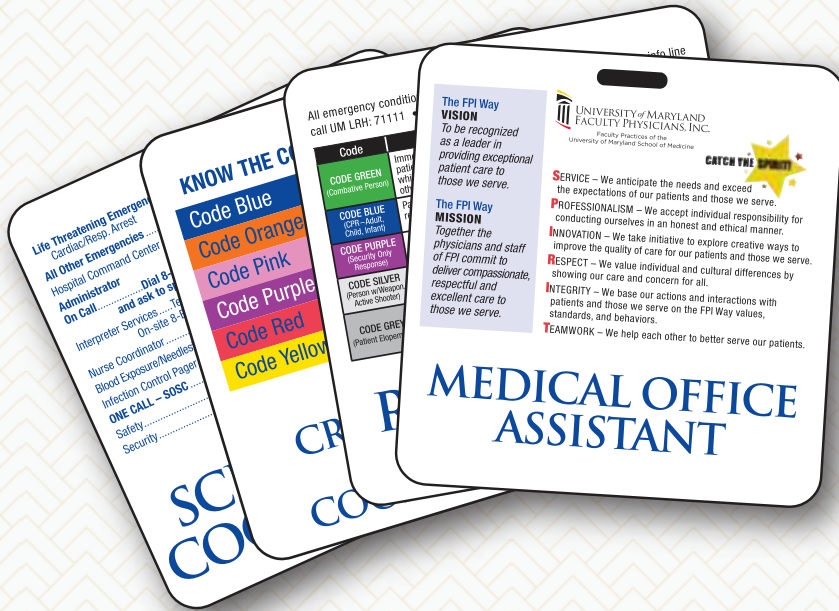

# BADGE HANGERS

Custom designed to meet the unique needs of your company or location these badge hangers are **designed to complement an ID badge**. Badge Hangers can be color coded for each department or job. We can also add important phone numbers or emergency information.

# CUSTOM DESIGNED JUST FOR YOU

As low as  
\$2.75 each

STANDARD DESIGNS  
CHOOSE YOUR COLOR  
FAST SHIP

- ◇ SETS OF 25 BADGES
- ◇ NON PERSONALIZED, PMS MATCH NOT AVAILABLE
- ◇ STANDARD SIZE OF 2 1/8" X 3 3/8"
- ◇ 130# KELLY SILK WITH 10 MIL LAMINATION
- ◇ .030" THICK (ABOUT AS THICK AS A CREDIT CARD)
- ◇ JEWELER'S PIN INCLUDED